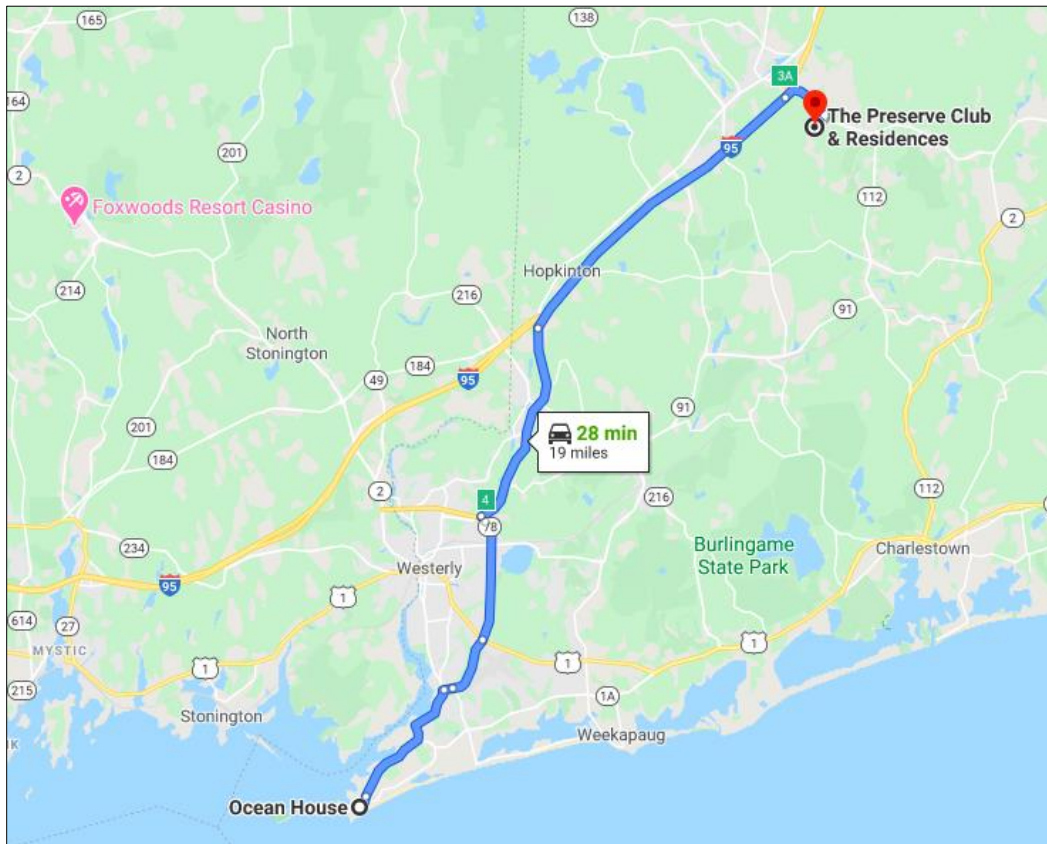

P R E S E R V E

SPORTING CLUB & RESIDENCES

AT BOULDER HILLS

Preserve Directions

ADDRESS: 87 KINGSTOWN ROAD
RICHMOND, RHODE ISLAND 02898

PHONE NUMBER: 844-451-5913

DISTANCE FROM OCEAN HOUSE: 19 MILES.
ETA: 28 MINUTES

SOCIAL MEDIA:

Website: www.preservesportingclub.com

Instagram: preservesportingclub

Twitter: @PreserveClub

Facebook: @preservesportingclub

Directions

Departing the porte-cochere entrance, turn right on Bluff Avenue. Make an immediate right onto Westerly Road. Follow to the first stop sign and turn right onto Watch Hill Road. Keep right to stay on Watch Hill Road. Turn right onto Winnapaug Road. In 1-mile turn left onto Winnapaug Road. Take a slight right turn onto Airport Road. At the second stoplight merge onto RI-78 W (signs for Interstate 95). Take exit 1 for RI-3 toward Hopkinton/I-95 N/Ashaway. Turn right onto RI-3 N/Ashaway Rd (signs for I-95). Take the ramp onto I-95 N. Take exit 3A onto RI-138 East toward South Kingstown. Finally turn right onto Kingstown Road and in .9 miles the destination will be on your right.